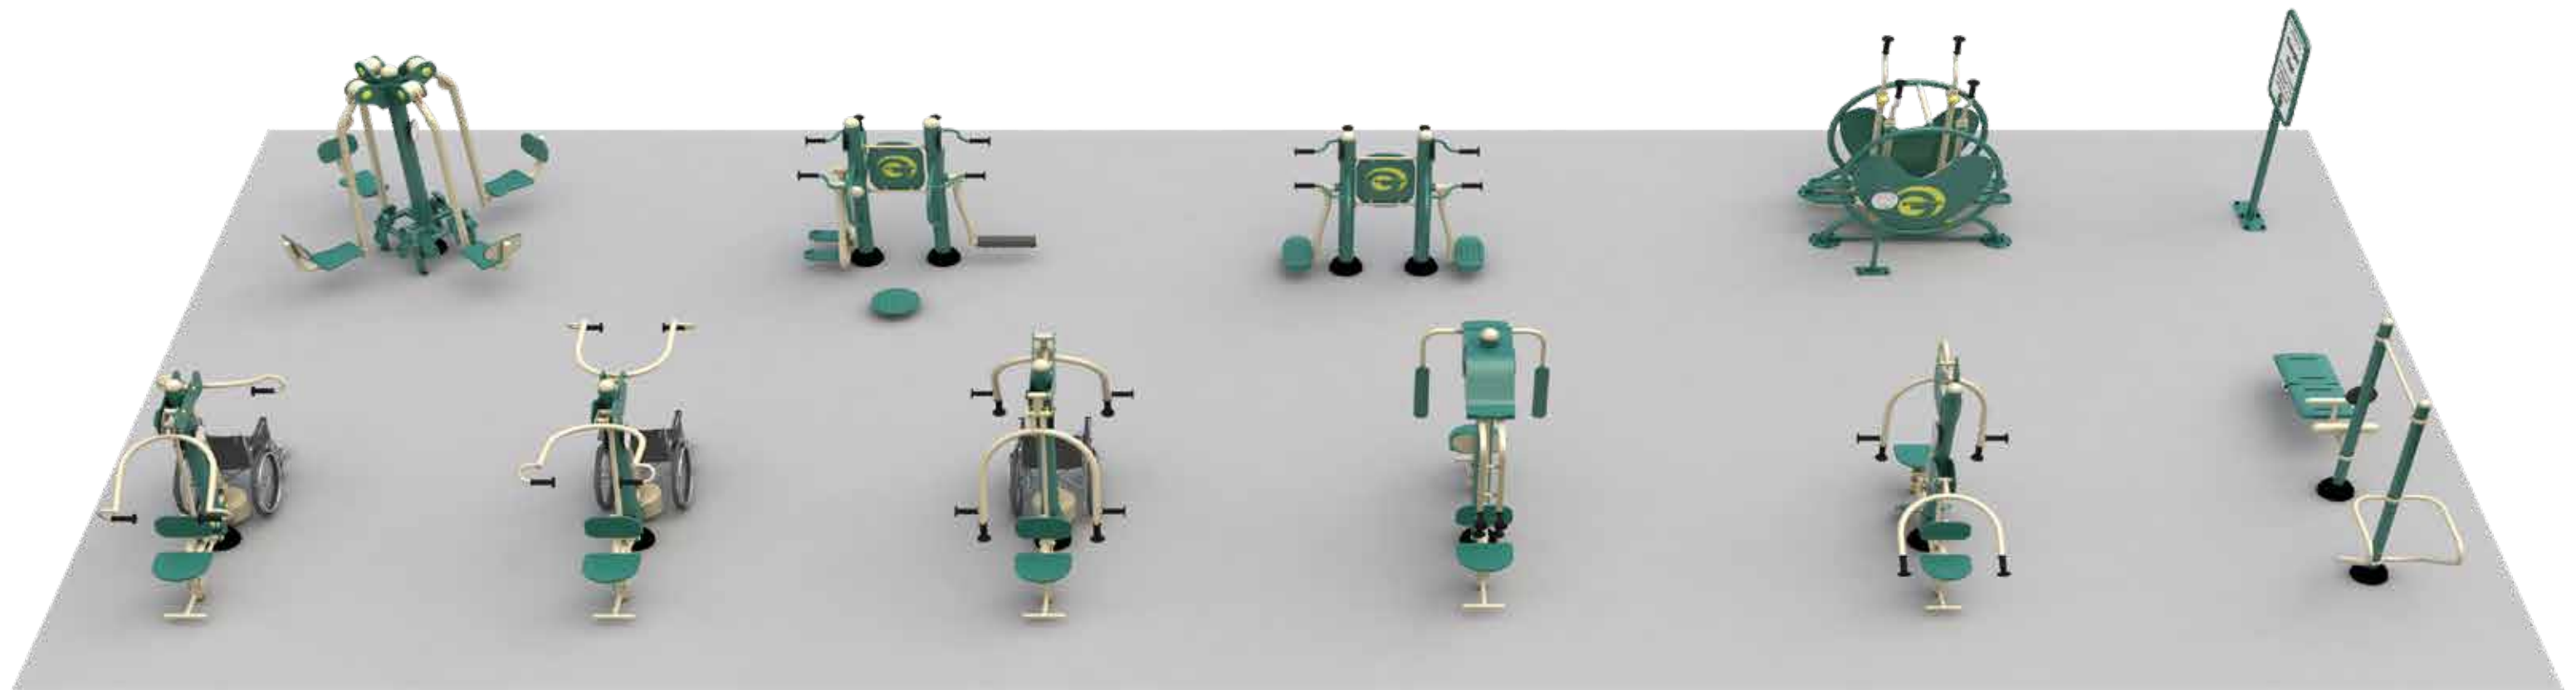

A go-to midsize package with plenty of variety

One of Greenfields' most popular packages, the 10-unit Medium Sample Package 1 is a well-rounded selection of units offering exercises to a vast variety of users.

PACKAGE SPECS	
Units	10
Users	27
Required Dimensions	65' x 30'

2020 MEDIUM SAMPLE PACKAGE 1

A go-to midsize package with plenty of variety

10 UNITS **27 USERS**

Greenfields' preferred method of installation is surface mount. In-ground direct bury option is available upon request.

Layout is for presentation purposes only - NOT INTENDED FOR CONSTRUCTION. For more details please contact Greenfields.

10 UNITS 27 USERS

4-PERSON LOWER BODY COMBO

SGR2005-1-21

4-PERSON PENDULUM, ABS & DIPS STATION

SGR2005-1-22

2-PERSON CROSS-COUNTRY SKI

SGR2005-1-26

2-PERSON BACK & ARMS COMBO

SGR2005-1-42

2-PERSON ACCESSIBLE VERTICAL PRESS

SGR2005-1-47-W

2-PERSON ACCESSIBLE LAT PULL