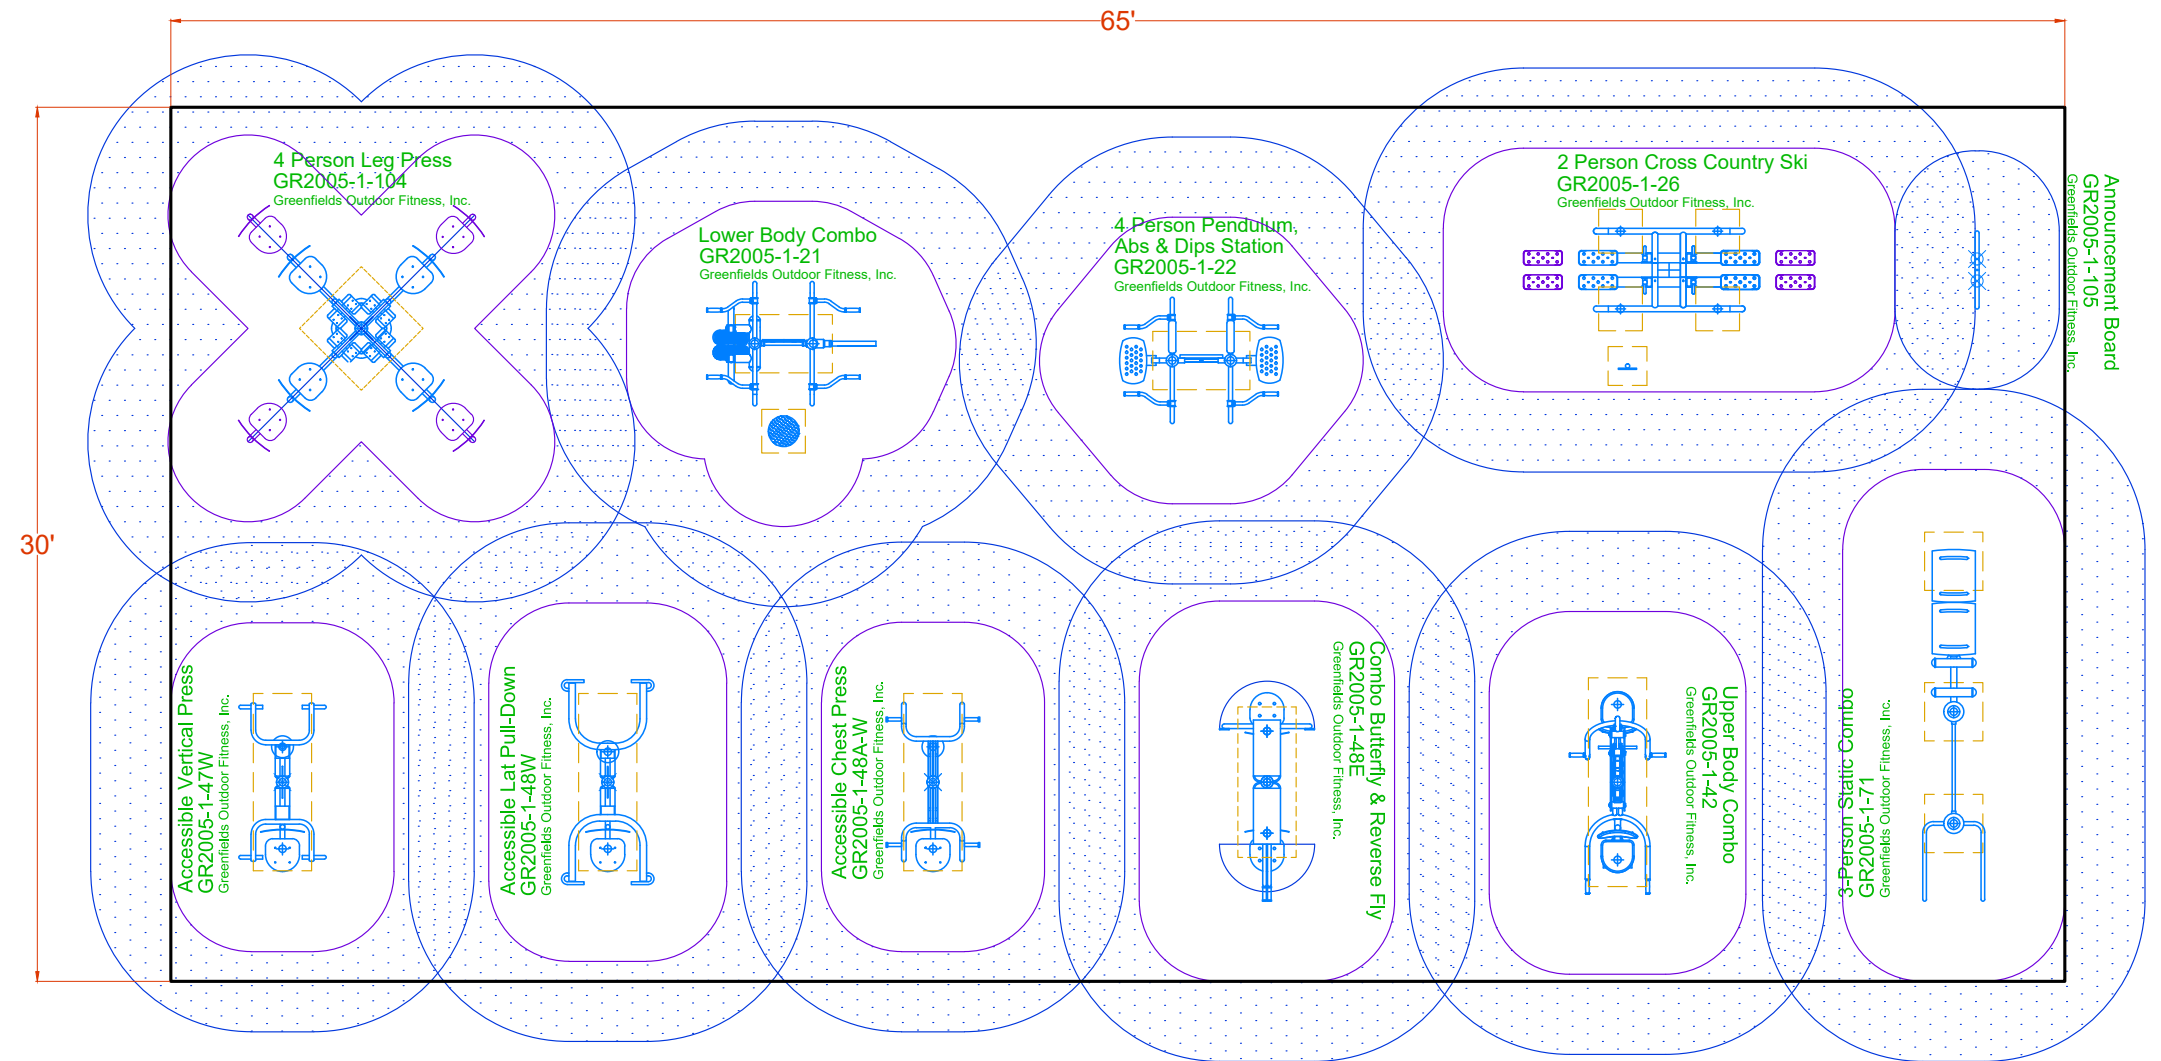

SGR2005-1-22

2-PERSON CROSS-COUNTRY SKI

SGR2005-1-26

2-PERSON BACK & ARMS COMBO

SGR2005-1-42

2-PERSON ACCESSIBLE VERTICAL PRESS

SGR2005-1-47-W

2-PERSON ACCESSIBLE LAT PULL

SGR2005-1-48-W

2-PERSON ACCESSIBLE CHEST PRESS

SGR2005-1-48A-W

COMBO BUTTERFLY & REVERSE FLY

SGR2005-1-48E

3-PERSON STATIC COMBO

SGR2005-1-71

4-PERSON LEG PRESS

SGR2005-1-104N

CUSTOMIZED ANNOUNCEMENT SIGN

SGR2005-1-105

Layout is for presentation purposes only - NOT INTENDED FOR CONSTRUCTION. For more details please contact Greenfields.

UNIT LIST

SGR2005-1-21	4-Person Lower Body Combo
SGR2005-1-22	4-Person Pendulum, Abs & Dips Station
SGR2005-1-26	2-Person Cross-Country Ski
SGR2005-1-42	2-Person Back & Arms Combo
SGR2005-1-47-W	2-Person Accessible Vertical Press
SGR2005-1-48-W	2-Person Accessible Lat Pull
SGR2005-1-48A-W	2-Person Accessible Chest Press
SGR2005-1-48E	Combo Butterfly & Reverse Fly
SGR2005-1-71	3-Person Static Combo
SGR2005-1-104N	4-Person Leg Press
SGR2005-1-105	Customized Announcement Sign

These 10 units may serve up to 27 people at a time.

Please be advised that the use of DG (Decomposed Granite) increases the normal wear & tear of all footrests and other platforms used by the users.

Layout is for presentation purposes only - NOT INTENDED FOR CONSTRUCTION. For more details please contact Greenfields.